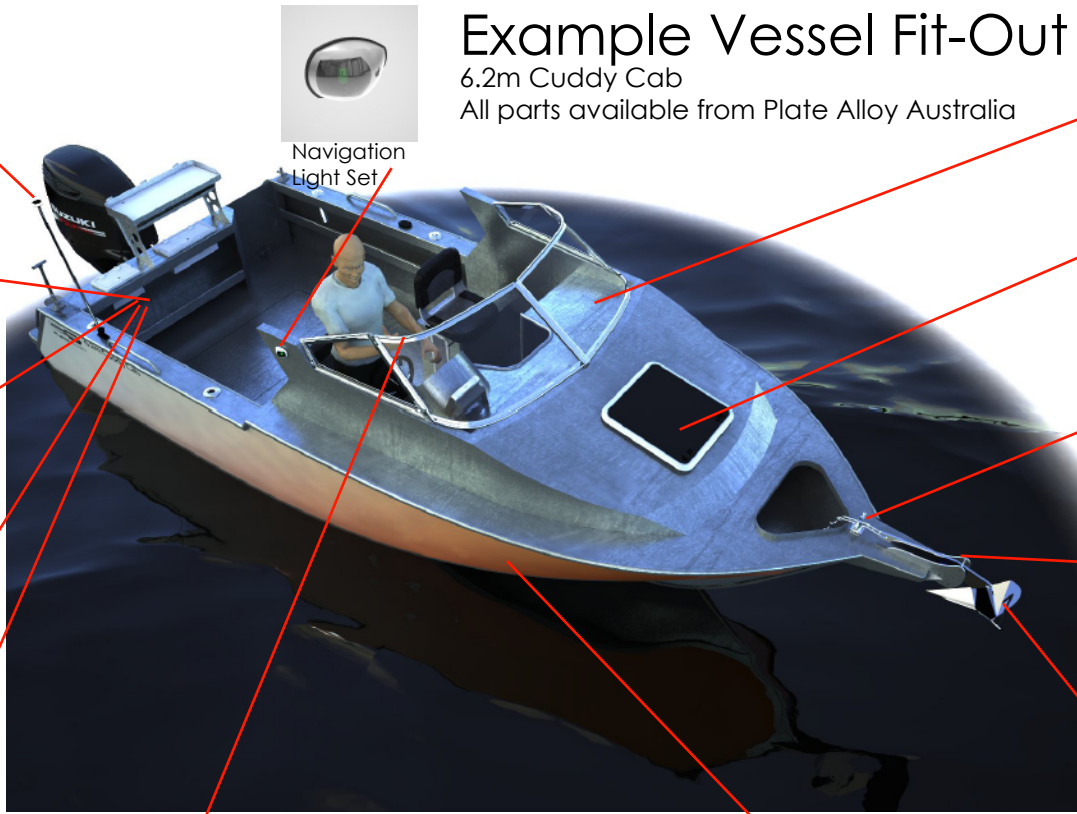

# Example Vessel Fit-Out

6.2m Cuddy Cab

All parts available from Plate Alloy Australia

360DEG LED Anchor Light

Navigation Light Set

Windscreen

2xBattery Box

Hatch

VSR

Split Bollard (SS, bolts on)

Fuel Filter

PAA Sprit Kit (Alloy, welds on)

Deck Wash Kit

Anchor

PAA 356mm Dash Module Kit

Vinyl Side Artwork

Fuel Filler

2x380X380 Hatch

2xSeat

Ladder (SS, bolts on)

2xScupper inc. in kit

PAA 800mm Bait Board Kit

6xCourtesy Light

2xSeat swivel