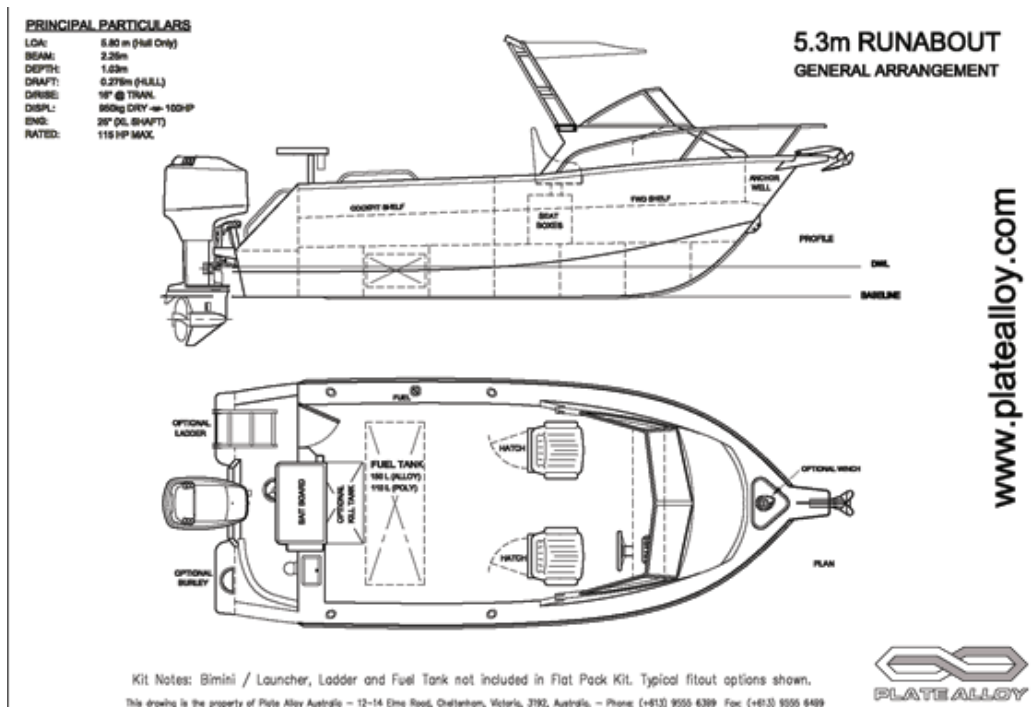

For Sale:

5.3m Runabout

5.3m Runabout Plate Alloy vessel fitted with a 115Hp Mercury Optimax engine.

Measures 5.7m overall (bow sprit to swim platform)

Vessel is a fine entry, soft riding and stable hullform, ideal for bay, lake and estuary fishing.

All 4mm 5083 plate, self draining deck with 110L underfloor tank.

Vessel fitted with seat boxes, welded bait board, and Lowrance HDS5 GPS/Sounder.

"Rhino" anit slip deck paint allied to deck surface. Supplied on a tandem galvanised trailer.

Boat is fully foamed and ABP, (builders plate), fitted.

Winter is here and we will be building a new demonstrator vessel

This secondhand vessel is in excellent condition.

Investment: \$34,300-

5.3m Runabout Pictures.

5.3m Runabout - On Water Pictures