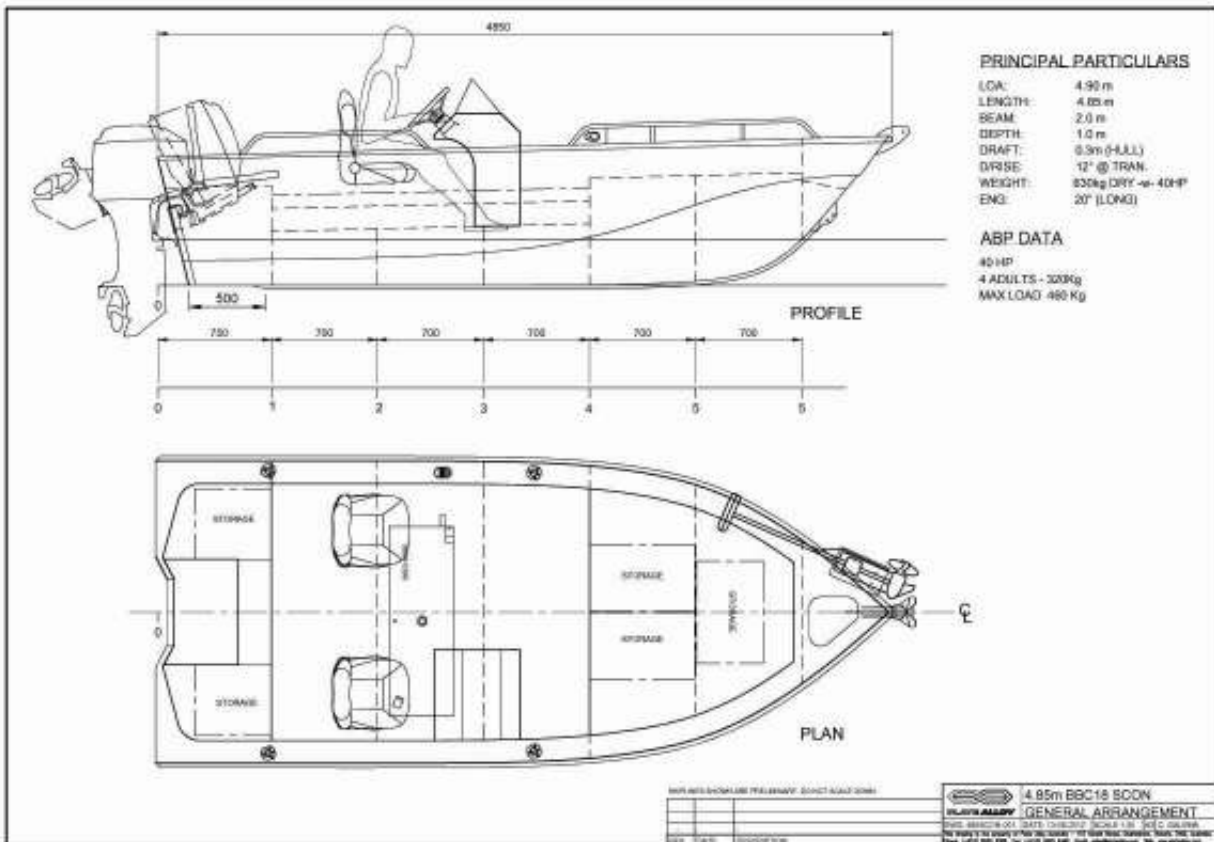

For Sale:

4.85m 'Adventurer'

Manufactured from 4mm 5083 grade aluminium, the 'Adventurer' range of vessels from Plate Alloy Australia Pty Ltd, are a fine entry, soft riding and stable hullform, ideal for lake, bay and estuary fishing. The boats can be setup as side console or tiller steer, and the layout has plenty of storage for those who may need it.

All boats are supplied fully foamed with builders plates fitted.

Investment: \$13,280- (ready for fitout) or \$15,980 with trailer.

4.85m 'Adventurer' in Action.

Shown as a Side Console with 60Hp Mercury

4.85m 'Adventurer' pictures.